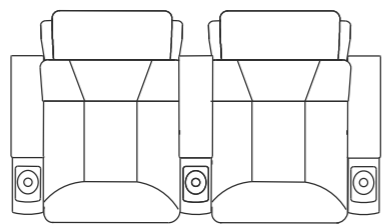

An armchair of generous dimensions, with a width between axes that can vary between 58.5 cm. and 61 cm and with a variable height between 94 and 100 cm. All this with the intention that this model can be adapted in the best way to each project.

AE City Sharjah Cinema - Kuala Lumpur, Malaysia

(1) 815 / (2) 980

Opus Standard

(1) 940
/(2) 1000

585 / 610

(1) 800 / (2) 1000

Opus Glide

(1) 940
/(2) 1000