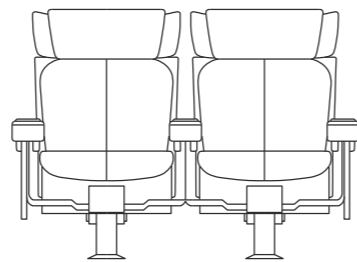

(1) 940
/(2) 1000

585 / 610