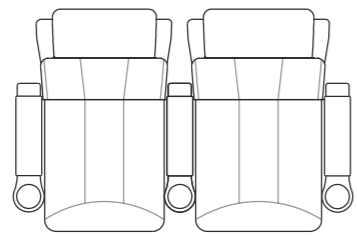

OPUS STANDARD / OPUS GLIDE

GENERAL DESCRIPTION

Opus is Ferco's most recent addition to its Premium range. A product designed and built to offer the user the highest level of comfort, in an armchair that incorporates the innovative "glide" system. This mechanism responds to the sliding of the spectator, in a movement that is carried out effortlessly and without the need for motorization, placing the spectator in the most comfortable position at all times, while maintaining lumbar support.

An armchair designed with ergonomic criteria in which the shapes of the seat and backrest adapt perfectly to each part of the body, thanks to the materials used in the manufacture of the seat, backrest and headrest, in which variable density polyurethane foams are used and in which polyurethane and polyester are mixed.

USES AND APPLICATIONS

Designed for installation in movie theaters, conference rooms, or VIP spaces that require a high performance product in terms of size and comfort, in which a wide range of accessories and complements can be incorporated to meet the customer's needs.

An armchair of generous dimensions, with a width between axes that can vary between 58.5 cm. and 61 cm and with a variable height between 94 and 100 cm. All this with the intention that this model can be adapted in the best way to each project.

Un producto de fácil mantenimiento, gracias a la facilidad A product of easy maintenance, thanks to the ease of exchange of each of its components, and in which the textile covers are removable.

It can be assembled with a central foot, with lateral feet to the floor, with single or double seats, with fixed or folding armrests.