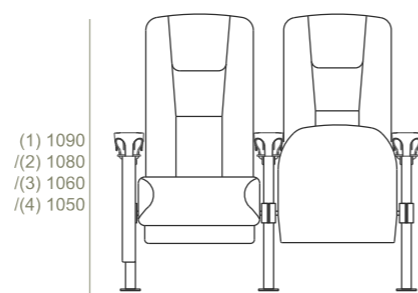

With a very compact design, this armchair comes with a seat depth of 60 cm when folded and widths of 53.5, 56, 58.5 and 61 cm between axes, offering the customer a wide variety of installation solutions to optimise the capacity of the auditorium.

The seat and backrest have been designed with ergonomic criteria to provide the spectator with a high level of comfort. As in other models, the curved shapes, the lumbar support and the headrest allow the spectator to adopt a correct posture when seated in the seat.

AE Reel Cinema – Dubai

(1) 710 / (2) 750 / (3) 810 / (4) 845

P (°) = (1) 17° / (2) 20° / (3) 23° / (4) 26°

(1) 595 / (2) 635 / (3) 685 / (4) 730

535 / 560 / 585 / 610

(1) 1090
/(2) 1080
/(3) 1060
/(4) 1050